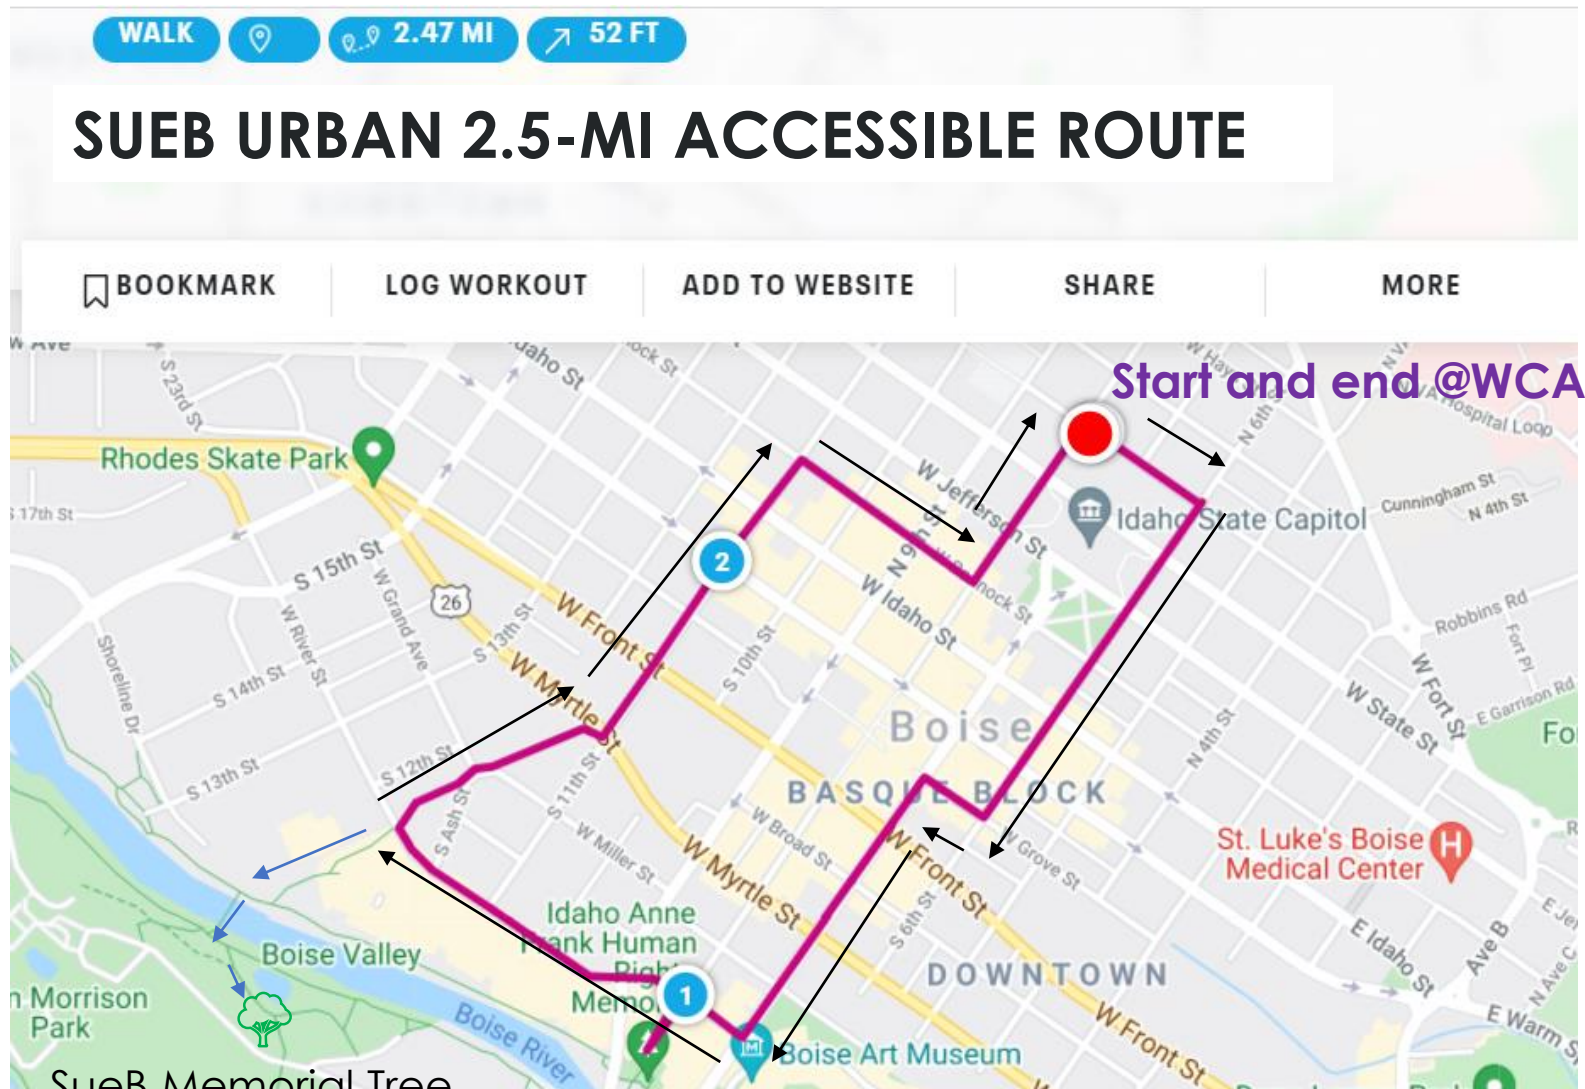

<https://www.mapmyfitness.com/routes/view/4648239145>

SueB Memorial Tree  
In Ann Morrison Park

Directions:

- Start at WCA (720 W Washington)
- East on Washington to 6<sup>th</sup> Street
- Right on 6<sup>th</sup> Street
- Continue on 6<sup>th</sup> Street until Grove Street
- Cross Grove Street and go Right
- Left on Capitol Boulevard
- Continue on Capitol Boulevard until River Street
- Cross River Street
- Left on 8<sup>th</sup> Street
- Arrive at Wassmuth Center/Anne Frank Memorial
- Backtrack to 8<sup>th</sup> Street and River Street
- Cross 8<sup>th</sup> Street
- Continue on River Street until you reach Pioneer Pathway
- *OPTIONAL: To visit Sue B's Memorial Tree, go left on Pioneer Pathway to Pioneer Footbridge. Cross bridge and go left on Boise Greenbelt; veer to narrow sidewalk to the right; SueB tree is 2<sup>nd</sup> tree (oak) on the right.*
- Follow Pioneer Pathway; it will turn into 11<sup>th</sup> Street
- Continue on 11<sup>th</sup> Street to Cherie Buckner-Webb park
- Cross Bannock Street; proceed East toward 8<sup>th</sup>
- Cross 8<sup>th</sup> Street; Left on 8<sup>th</sup> Street
- Cross State Street
- Cross Washington Street to arrive at WCA again